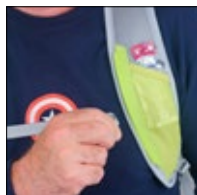

CARRY

1. SPACERMESH/ DIE-CUT FOAM BACKPANEL

- + Smooth, breathable surface over die-cut foam

2. BIOSTRETCH™ BODY WRAP HARNESS

- + Removable and adjustable sternum strap
- + Front harness stretch mesh pockets
- + Breathable mesh wrap with soft, irritation-free contact surface

3. 15 mm MODIFIED ERGOPULL™ WEBBING HIPBELT

FEATURE DETAILS

BIOSTRETCH™ BODY WRAP HARNESS

The BioStretch™ Body Wrap harness wraps the ribcage for comfortable and stable fit. Sewn-in, stretch woven pockets on either side of the harness provide quick access to food and other gear without having to remove the pack. An adjustable, quick release sternum strap provides a variety of fit positions and provides torsional stability needed during dynamic movement. To detach the sternum strap from the harness, pull the fabric tab found on either sternum strap buckle. To adjust the sternum strap, slide it up or down on the harness rail into the desired position.

ERGOPULL™ WAISTSTRAP CLOSURE

The Kode Race features a fixed nylon waiststrap with a modified straight ErgoPull™ closure. To operate, loosen the webbing enough so that you can connect the center buckle. Grasp the loose ends of the webbing on either side and pull in and across evenly with both hands.