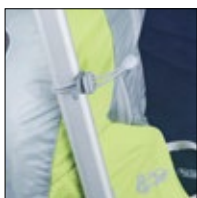

3. 15 mm MODIFIED ERGOPULL™ WEBBING HIPBELT

FEATURE DETAILS

BIOSTRETCH™ BODY WRAP HARNESS

The BioStretch™ Body Wrap harness wraps the ribcage for comfortable and stable fit. Sewn-in, stretch woven pockets on either side of the harness provide quick access to food and other gear without having to remove the pack. An adjustable, quick release sternum strap provides a variety of fit positions and provides torsional stability needed during dynamic movement. To detach the sternum strap from the harness, pull the fabric tab found on either sternum strap buckle. To adjust the sternum strap, slide it up or down on the harness rail into the desired position.

ERGOPULL™ WAISTSTRAP CLOSURE

The Kode Race features a fixed nylon waiststrap with a modified straight ErgoPull™ closure. To operate, loosen the webbing enough so that you can connect the center buckle. Grasp the loose ends of the webbing on either side and pull in and across evenly with both hands.

PANEL LOAD ACCESS

Zippered panel load access provides easy pack loading and access to internal contents. Detach the quick access crampon pocket toggle to maximize main compartment packing space.

TOOL CARRY

A single ToolLock™ attachment and bungee tool tie-off provides secure and easily accessible ice tool carry.

To use:

- 1 Route the ToolLock™ clip through the eyelet on the head of your ice tool.
- 2 Loosen the upper Y-clip bungee and secure the ice tool handle.
- 3 Reverse this process to remove the ice tool.